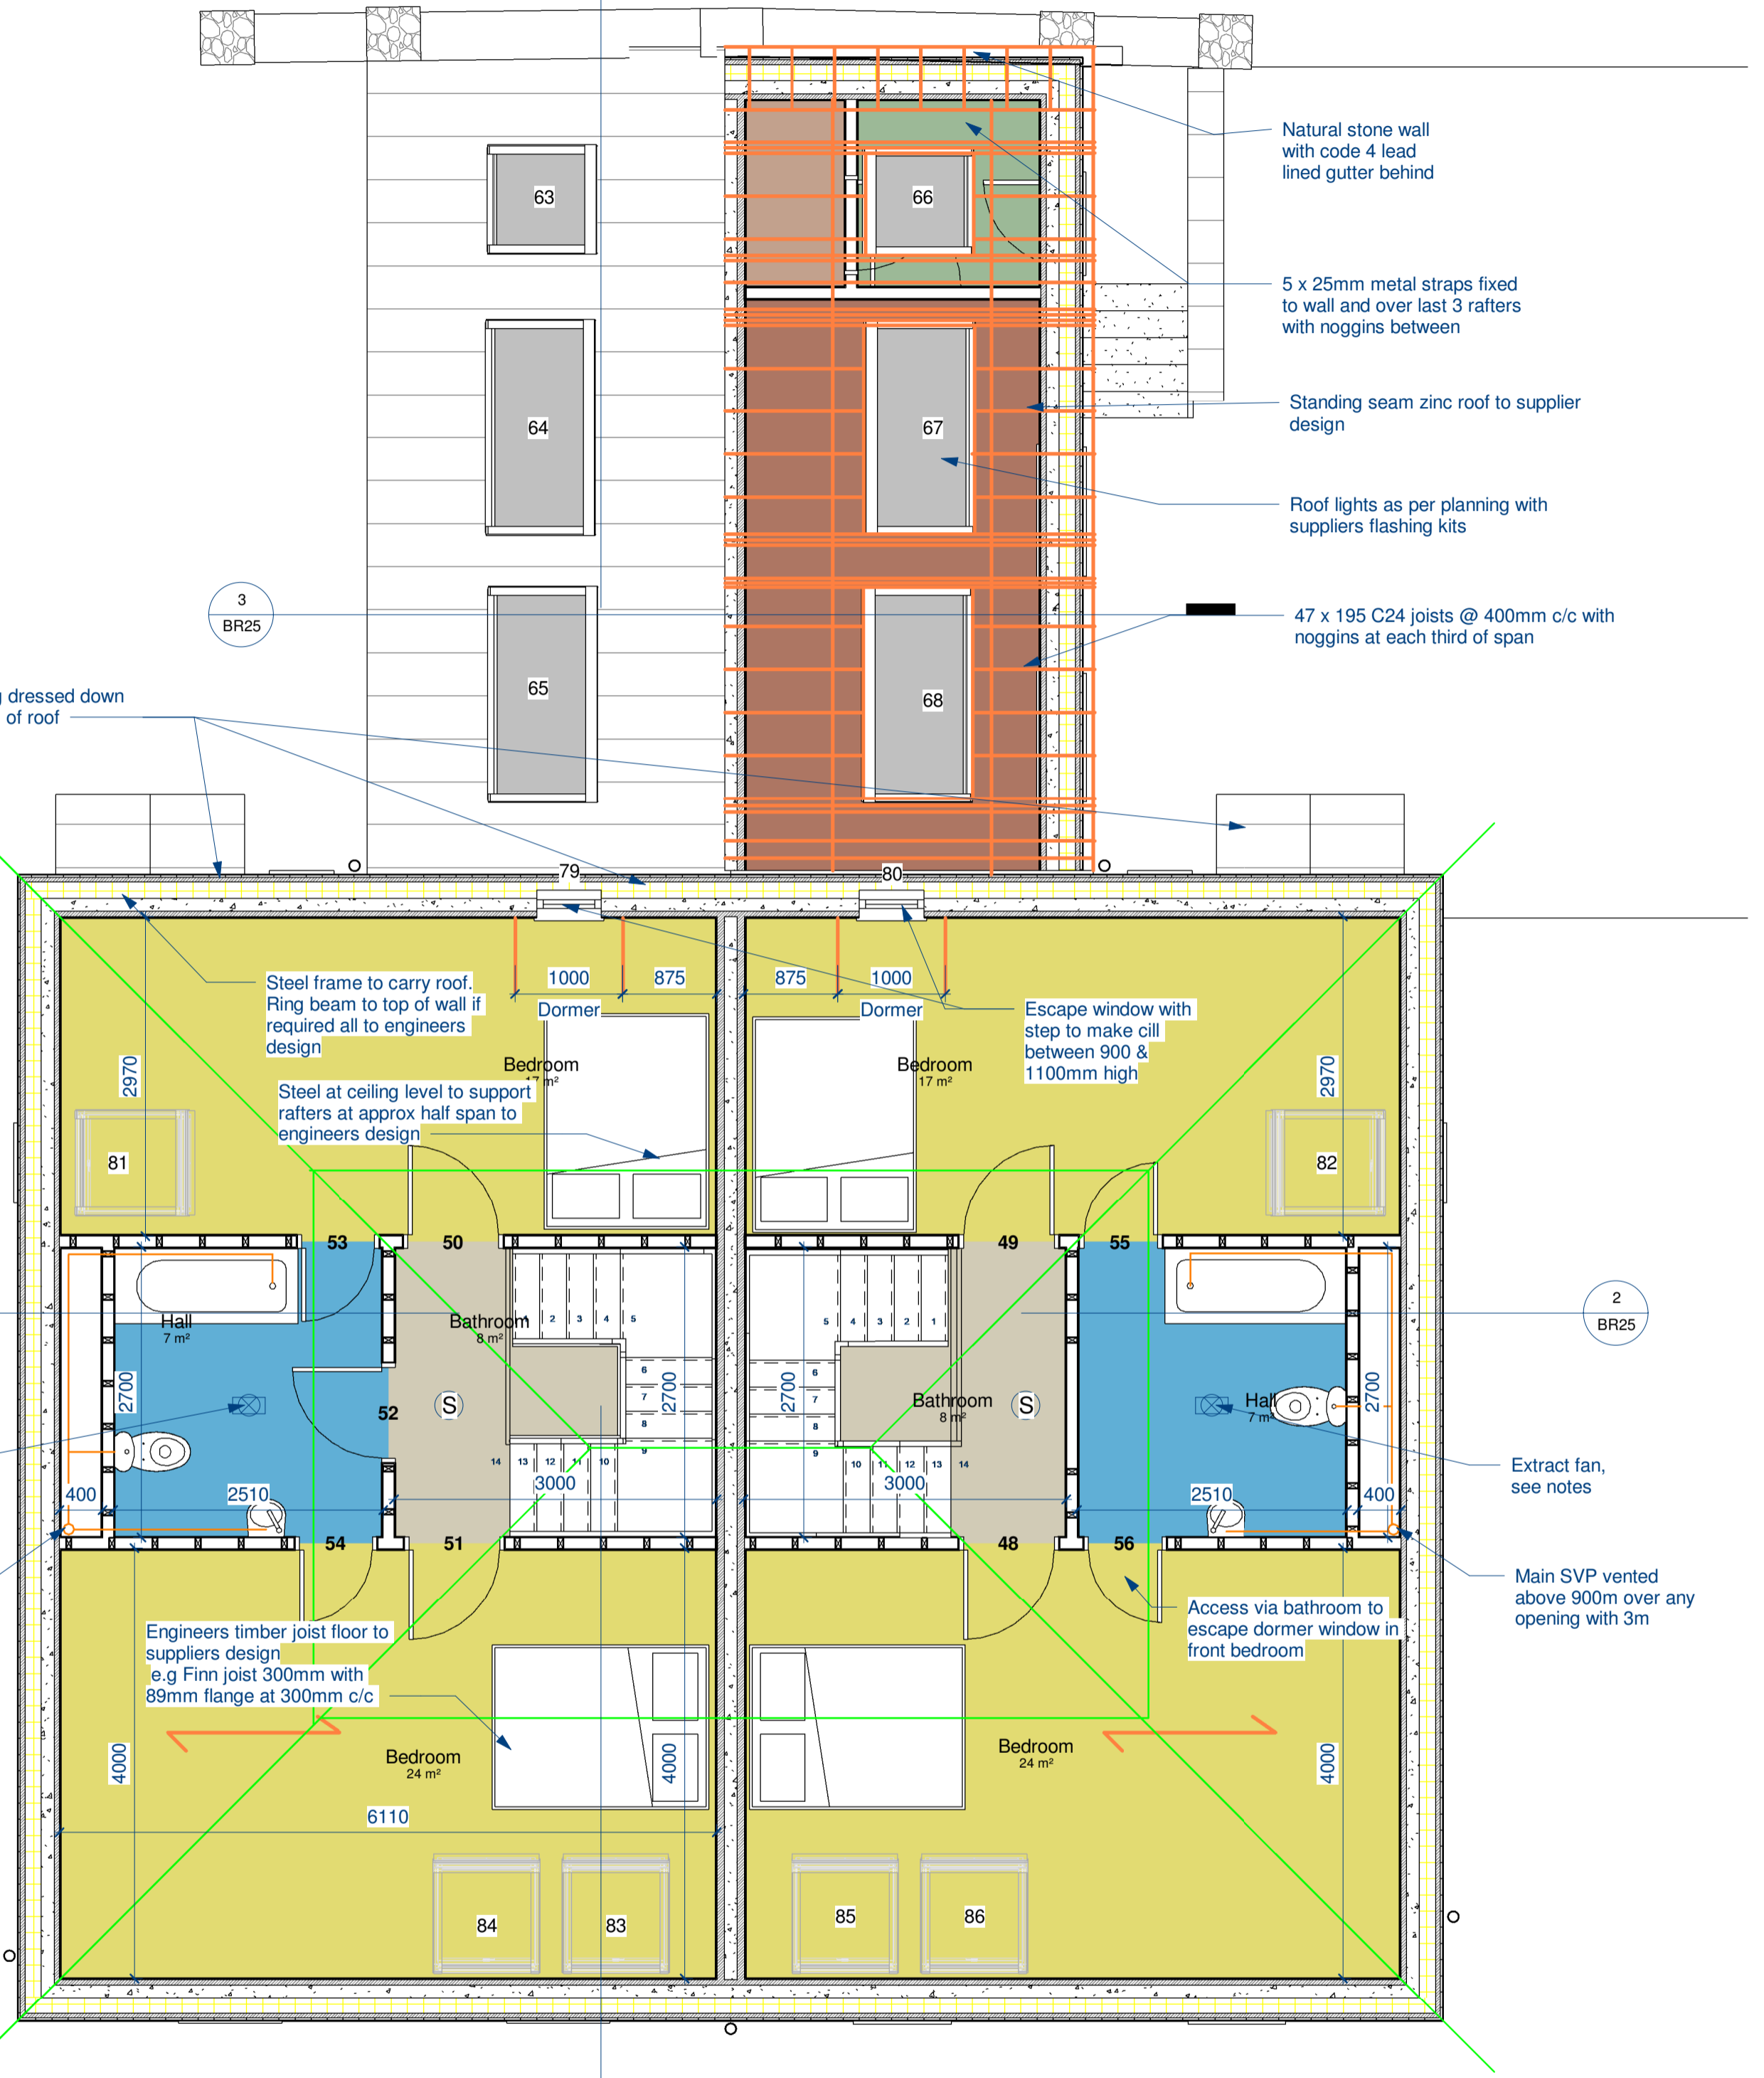

No.	Description	Date

Regal Heritage Ltd
Site adj to 24 Glandville Rd.
Tavistock

North - First floor

Project number	1967
Date	2-12-19
Drawn by	JD
Checked by	Checker

BR23
Scale 1 : 50

North
section
BR25

North
section
BR25

- Room Legend
- Bathroom
 - Bedroom
 - Hall
 - Kitchen
 - Utility
 - wc

1 North first floor
1 : 50