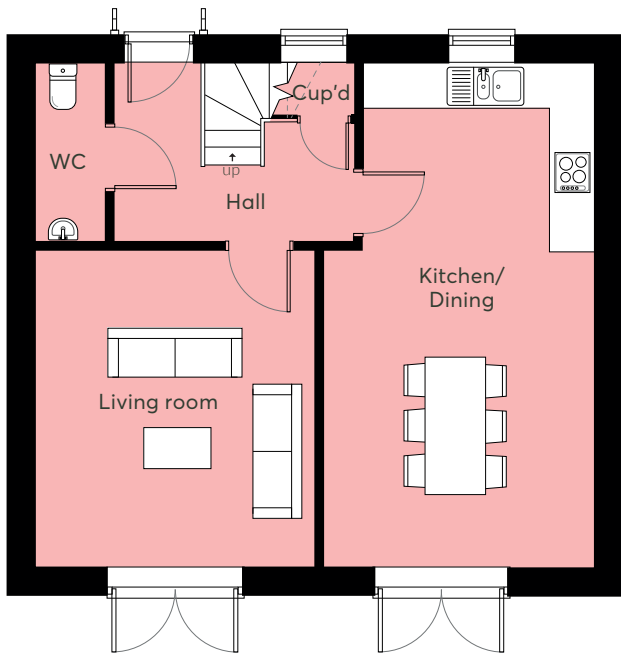

## The Maple

A brand new purpose built three  
bedroom end terrace home.

---

Backed by  
HM Government

Homes at Park View are available to purchase using  
the Governments Help to Buy scheme.

## 3 bedroom end terrace home

Ground Floor

First Floor

### Ground Floor

Living room	4.37m x 3.85m	14' 4" x 12' 8"
Kitchen/Dining	6.94m x 4.00m	22' 9" x 13' 1"

### First Floor

Master bedroom	3.90m x 3.75m	12' 10" x 12' 4"
Bedroom 2	3.20m x 2.96m	10' 6" x 9' 9"
Bedroom 3	4.12m x 2.3m	13' 6" x 7' 7"
Bathroom	2.55m x 2.75m	8' 4" x 9' 0"

This image depicts the typical finish the developer has achieved on one of the other plots at Park View.