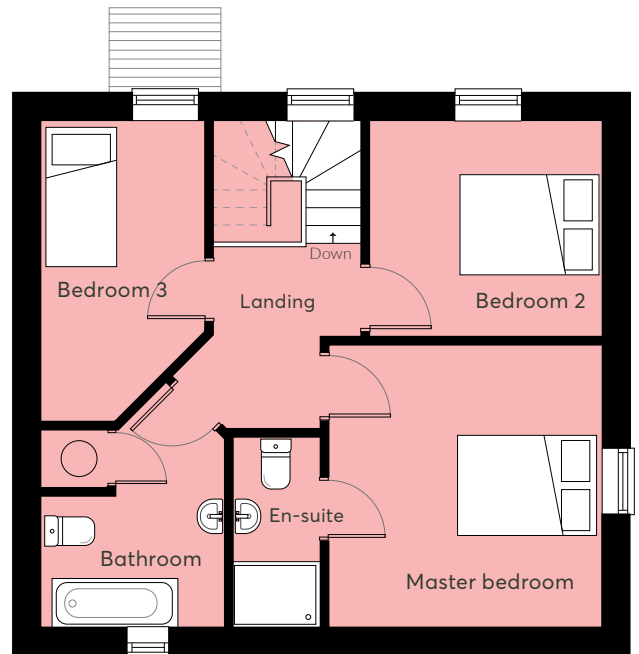

## The Maple

A brand new purpose built three  
bedroom end terrace home.

---

Backed by  
HM Government

Homes at Park View are available to purchase using  
the Governments Help to Buy scheme.

## 3 bedroom end terrace home

Ground Floor

First Floor

### Ground Floor

Living room	4.37m x 3.85m	14' 4" x 12' 8"
Kitchen/Dining	6.94m x 4.00m	22' 9" x 13' 1"

### First Floor

Master bedroom	3.90m x 3.75m	12' 10" x 12' 4"
Bedroom 2	3.20m x 2.96m	10' 6" x 9' 9"
Bedroom 3	4.12m x 2.3m	13' 6" x 7' 7"
Bathroom	2.55m x 2.75m	8' 4" x 9' 0"

This image depicts the typical finish the developer has achieved on one of the other plots at Park View.